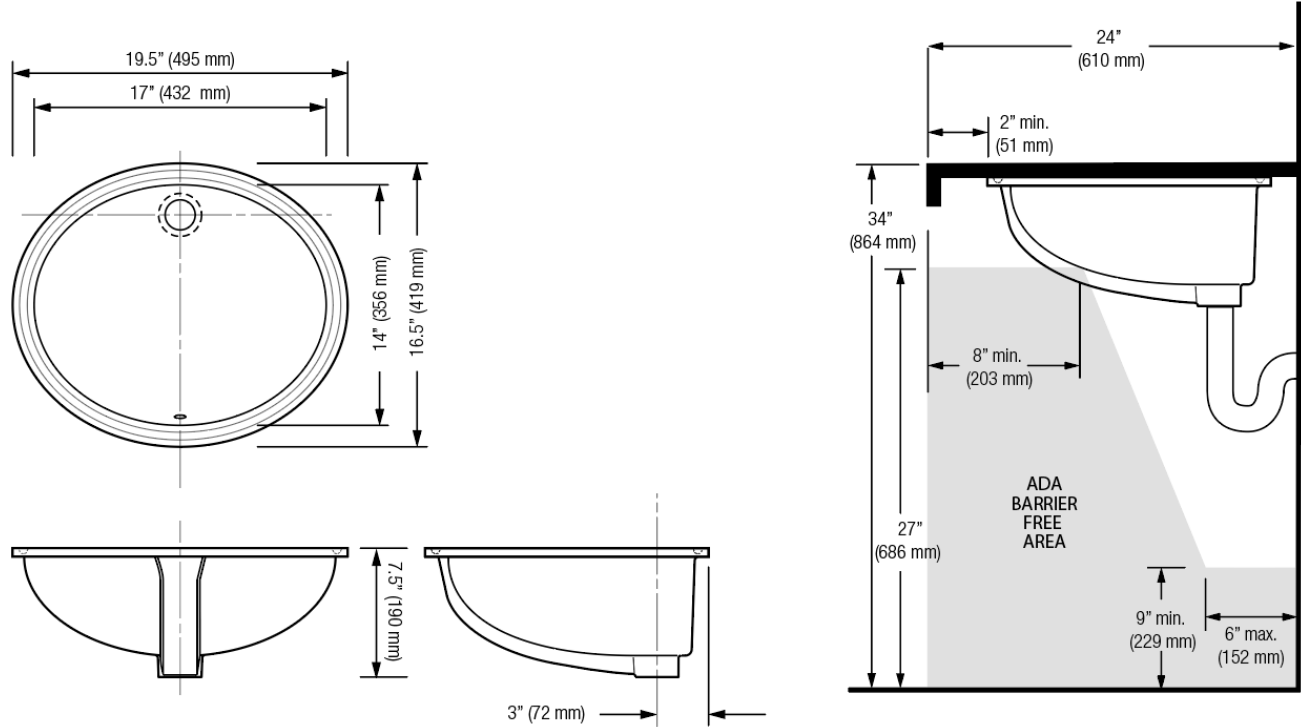

ROUGH-IN

Sloan 10500 Seymour Ave, Franklin Park, IL 60131
Phone: 800.982.5839 • Fax: 800.447.8329 • sloan.com